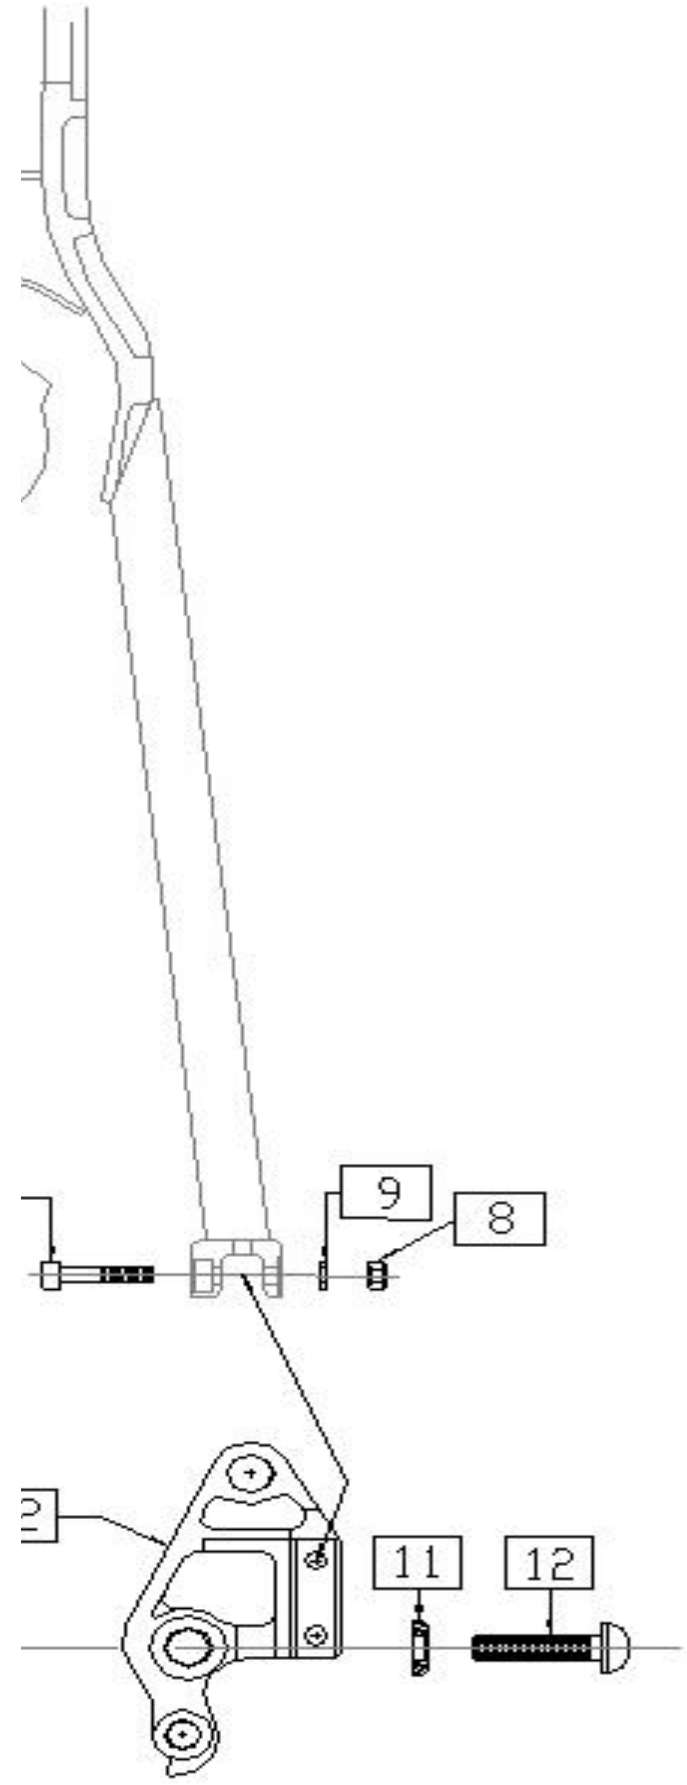

BASE W/ FLOATING BRAKE

	QTY.
(smaller I.D.)	1
	1
	4
	2
	1
(larger I.D.)	1
	1
	4
	4
mm (0.8 pitch)	4
	2
mm (1.25 pitch) or seperately	2

1 QR skewer
(included)