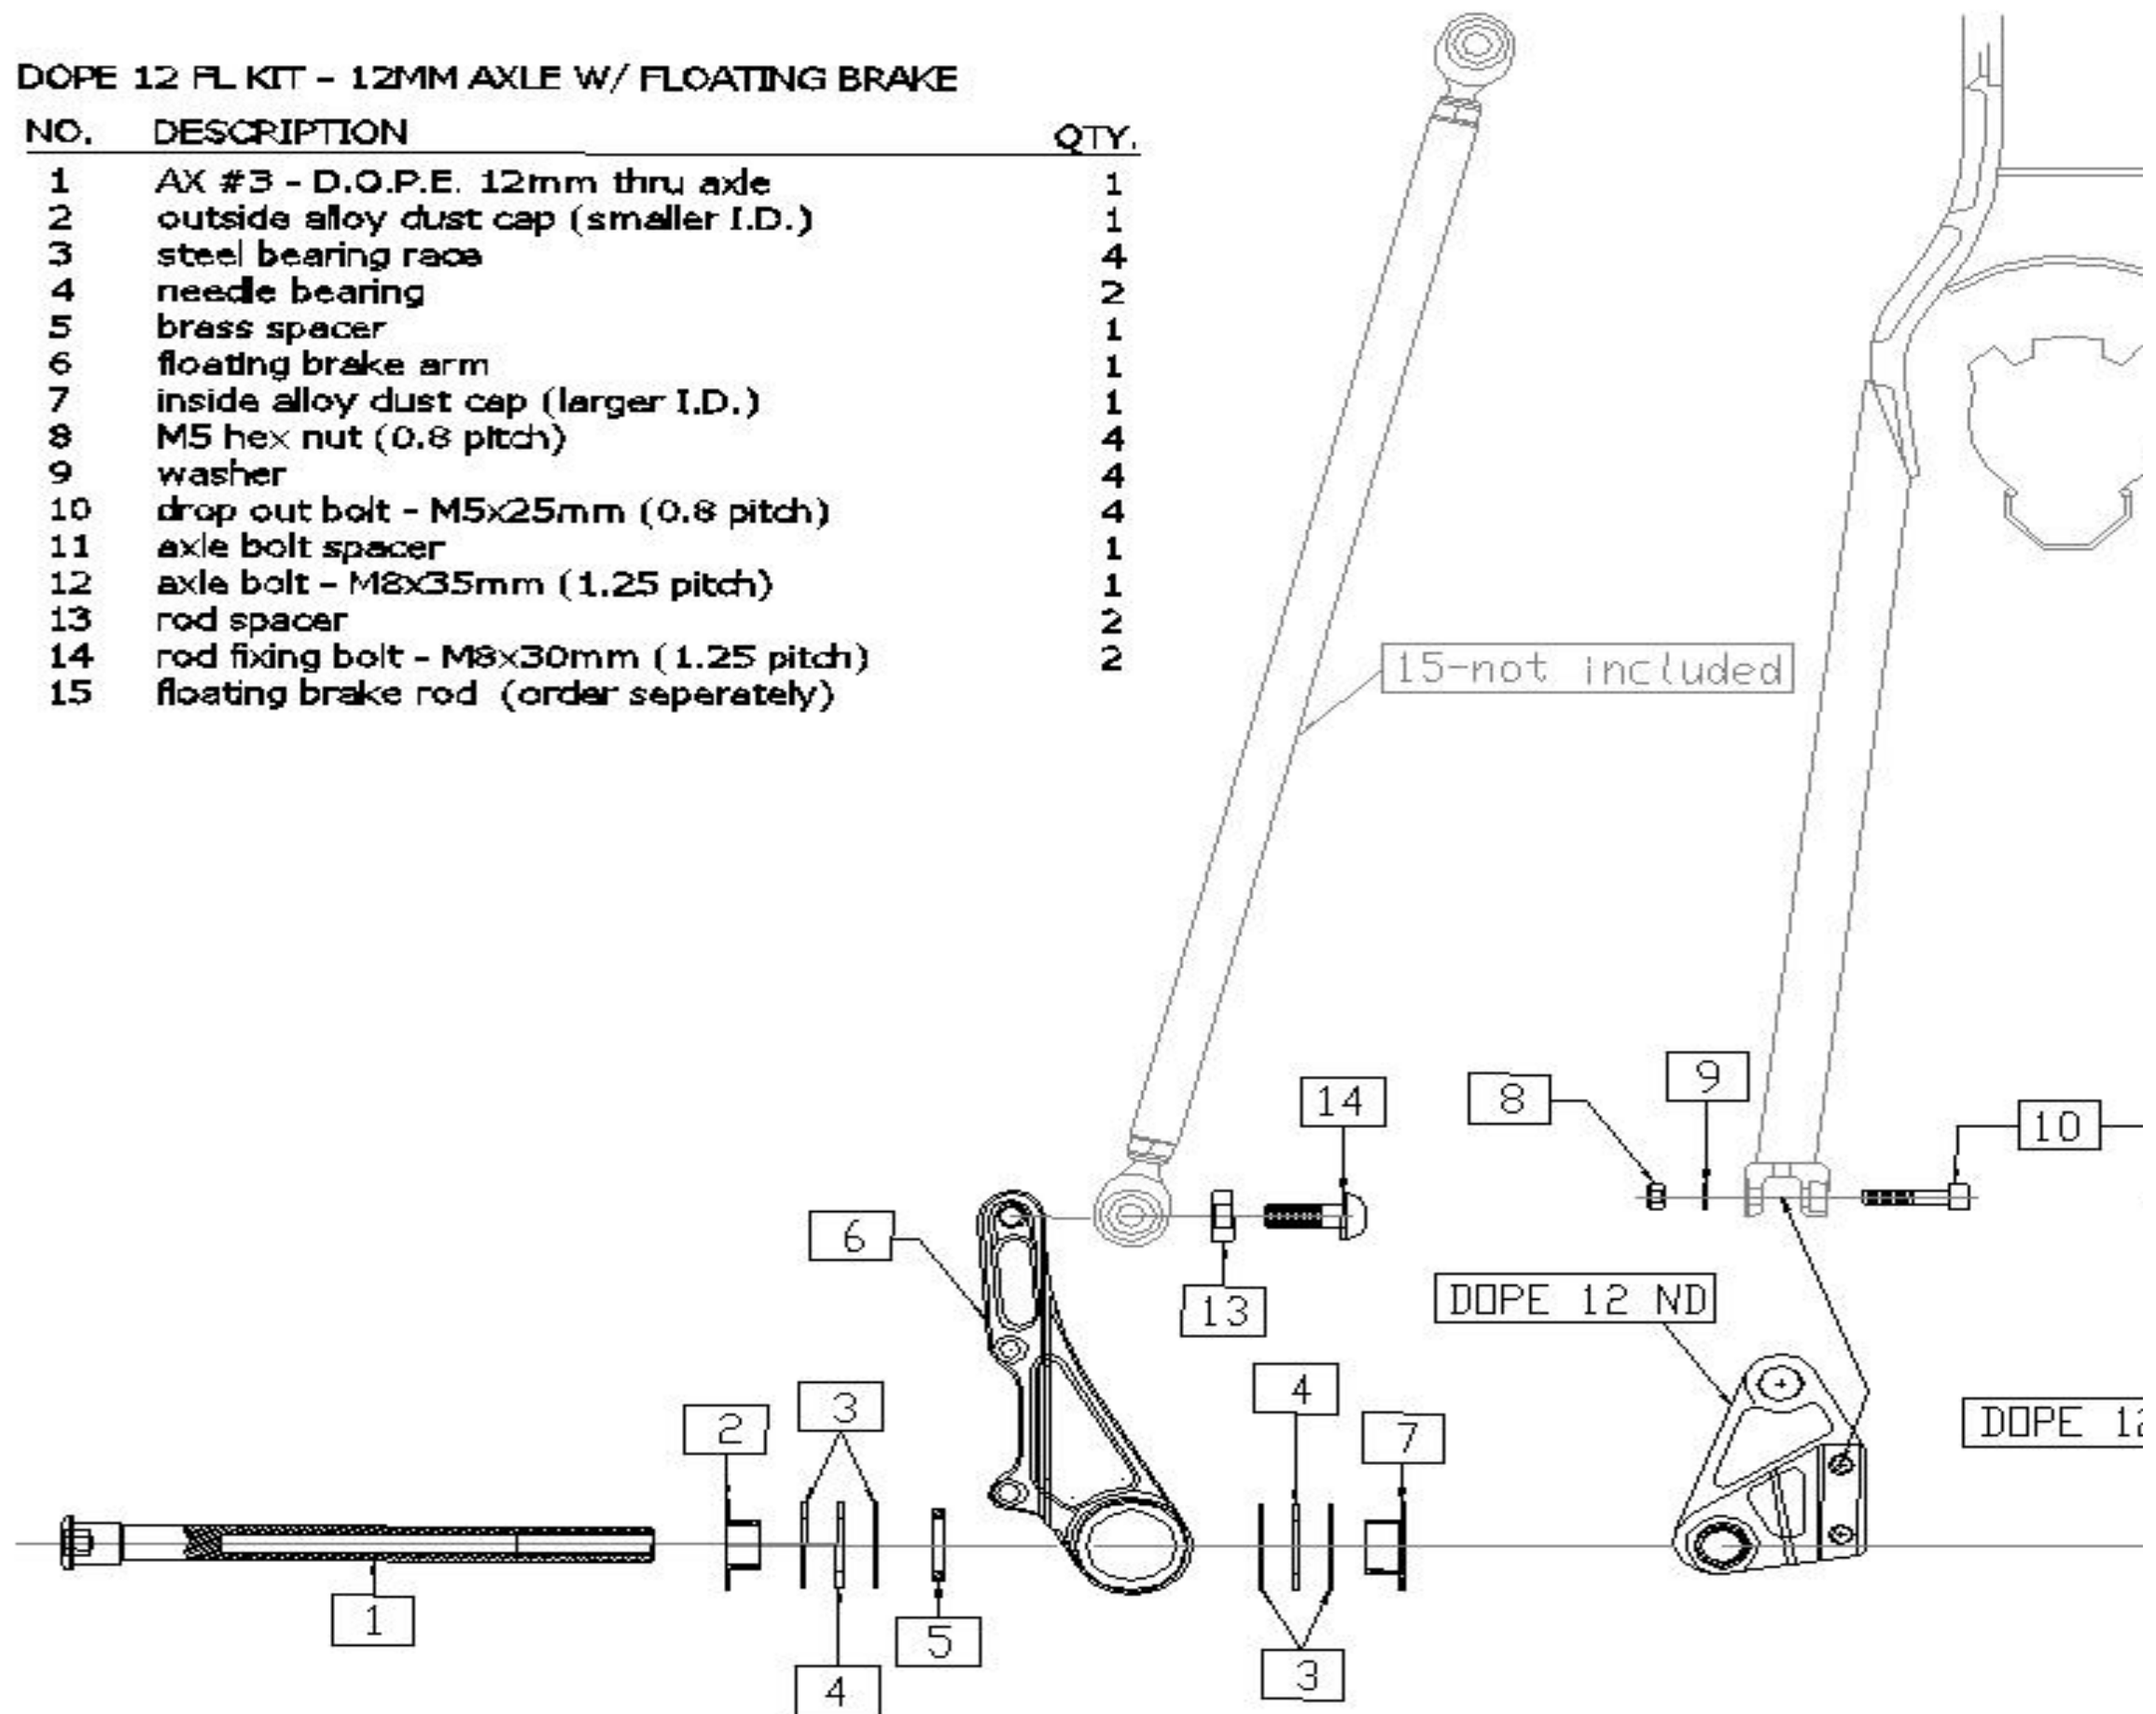

DOPE 12 FL KIT - 12MM AXLE W/ FLOATING BRAKE

NO.	DESCRIPTION	QTY.
1	AX #3 - D.O.P.E. 12mm thru axle	1
2	outside alloy dust cap (smaller I.D.)	1
3	steel bearing race	4
4	needle bearing	2
5	brass spacer	1
6	floating brake arm	1
7	inside alloy dust cap (larger I.D.)	1
8	M5 hex nut (0.8 pitch)	4
9	washer	4
10	drop out bolt - M5x25mm (0.8 pitch)	4
11	axle bolt spacer	1
12	axle bolt - M8x35mm (1.25 pitch)	1
13	rod spacer	2
14	rod fixing bolt - M8x30mm (1.25 pitch)	2
15	floating brake rod (order seperately)