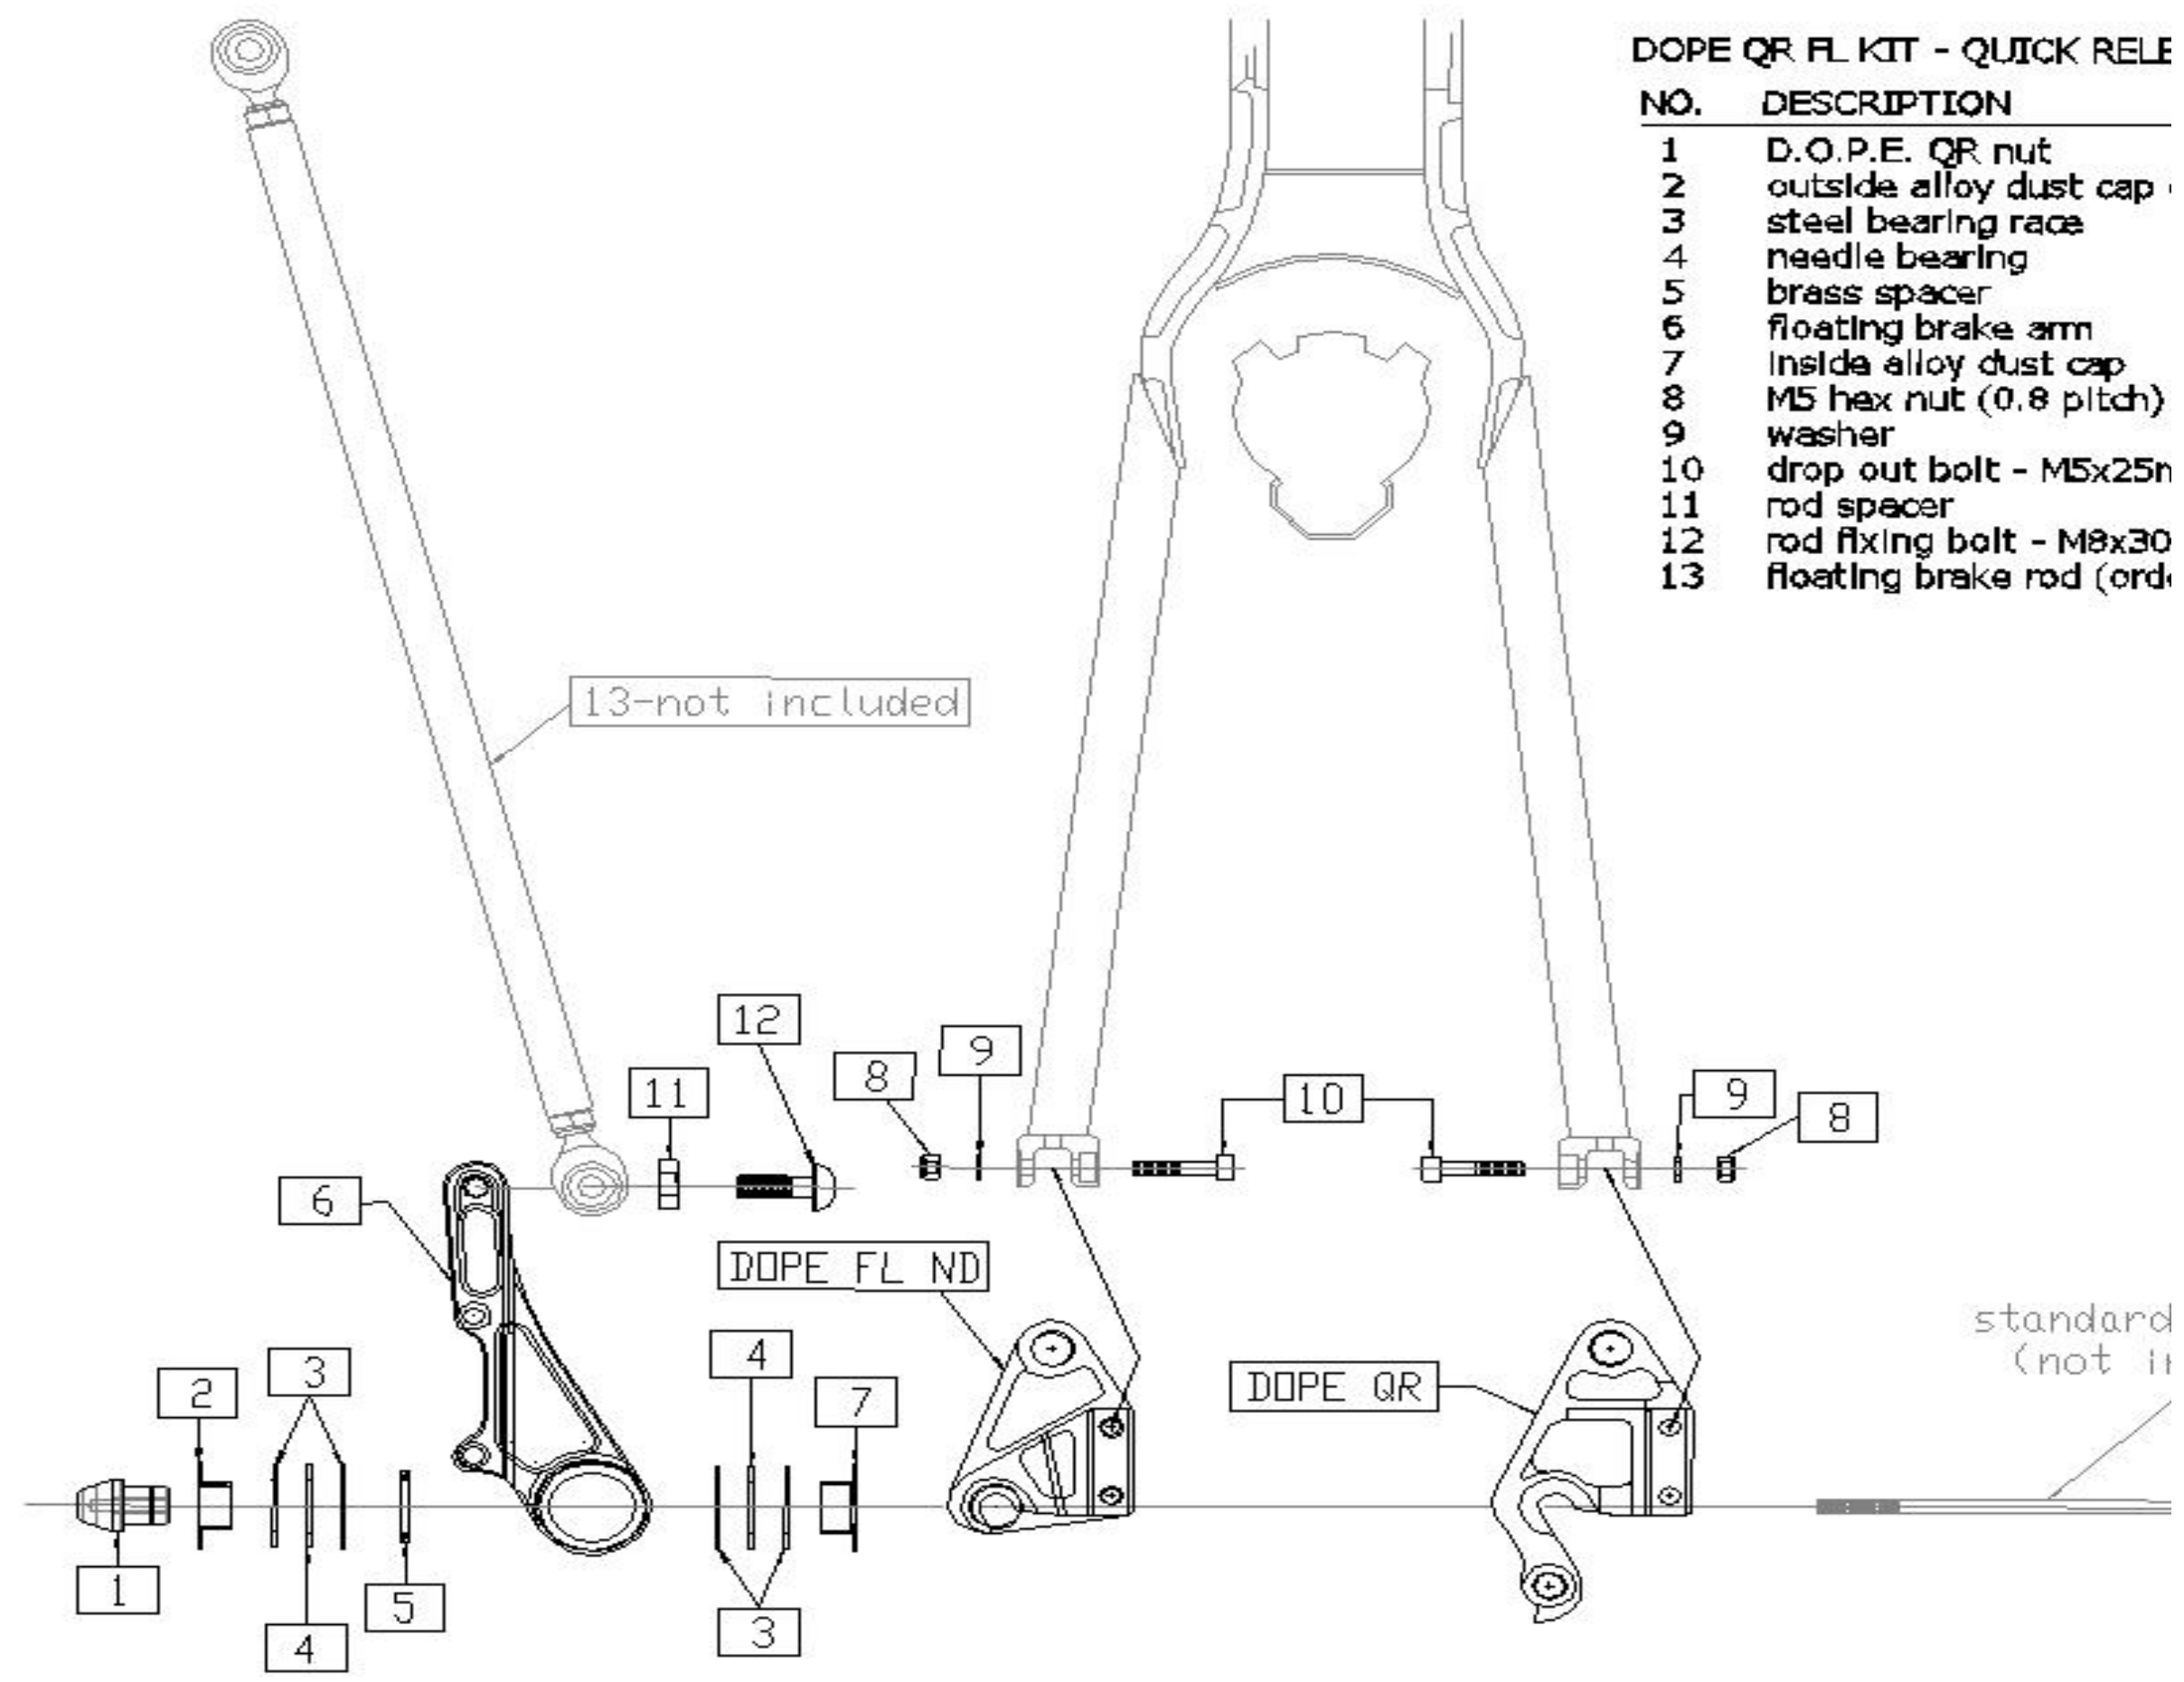

DOPE QR FL KIT - QUICK RELEASE

NO.	DESCRIPTION
1	D.O.P.E. QR nut
2	outside alloy dust cap
3	steel bearing race
4	needle bearing
5	brass spacer
6	floating brake arm
7	inside alloy dust cap
8	M5 hex nut (0.8 pitch)
9	washer
10	drop out bolt - M5x25n
11	rod spacer
12	rod fixing bolt - M8x30
13	floating brake rod (ord